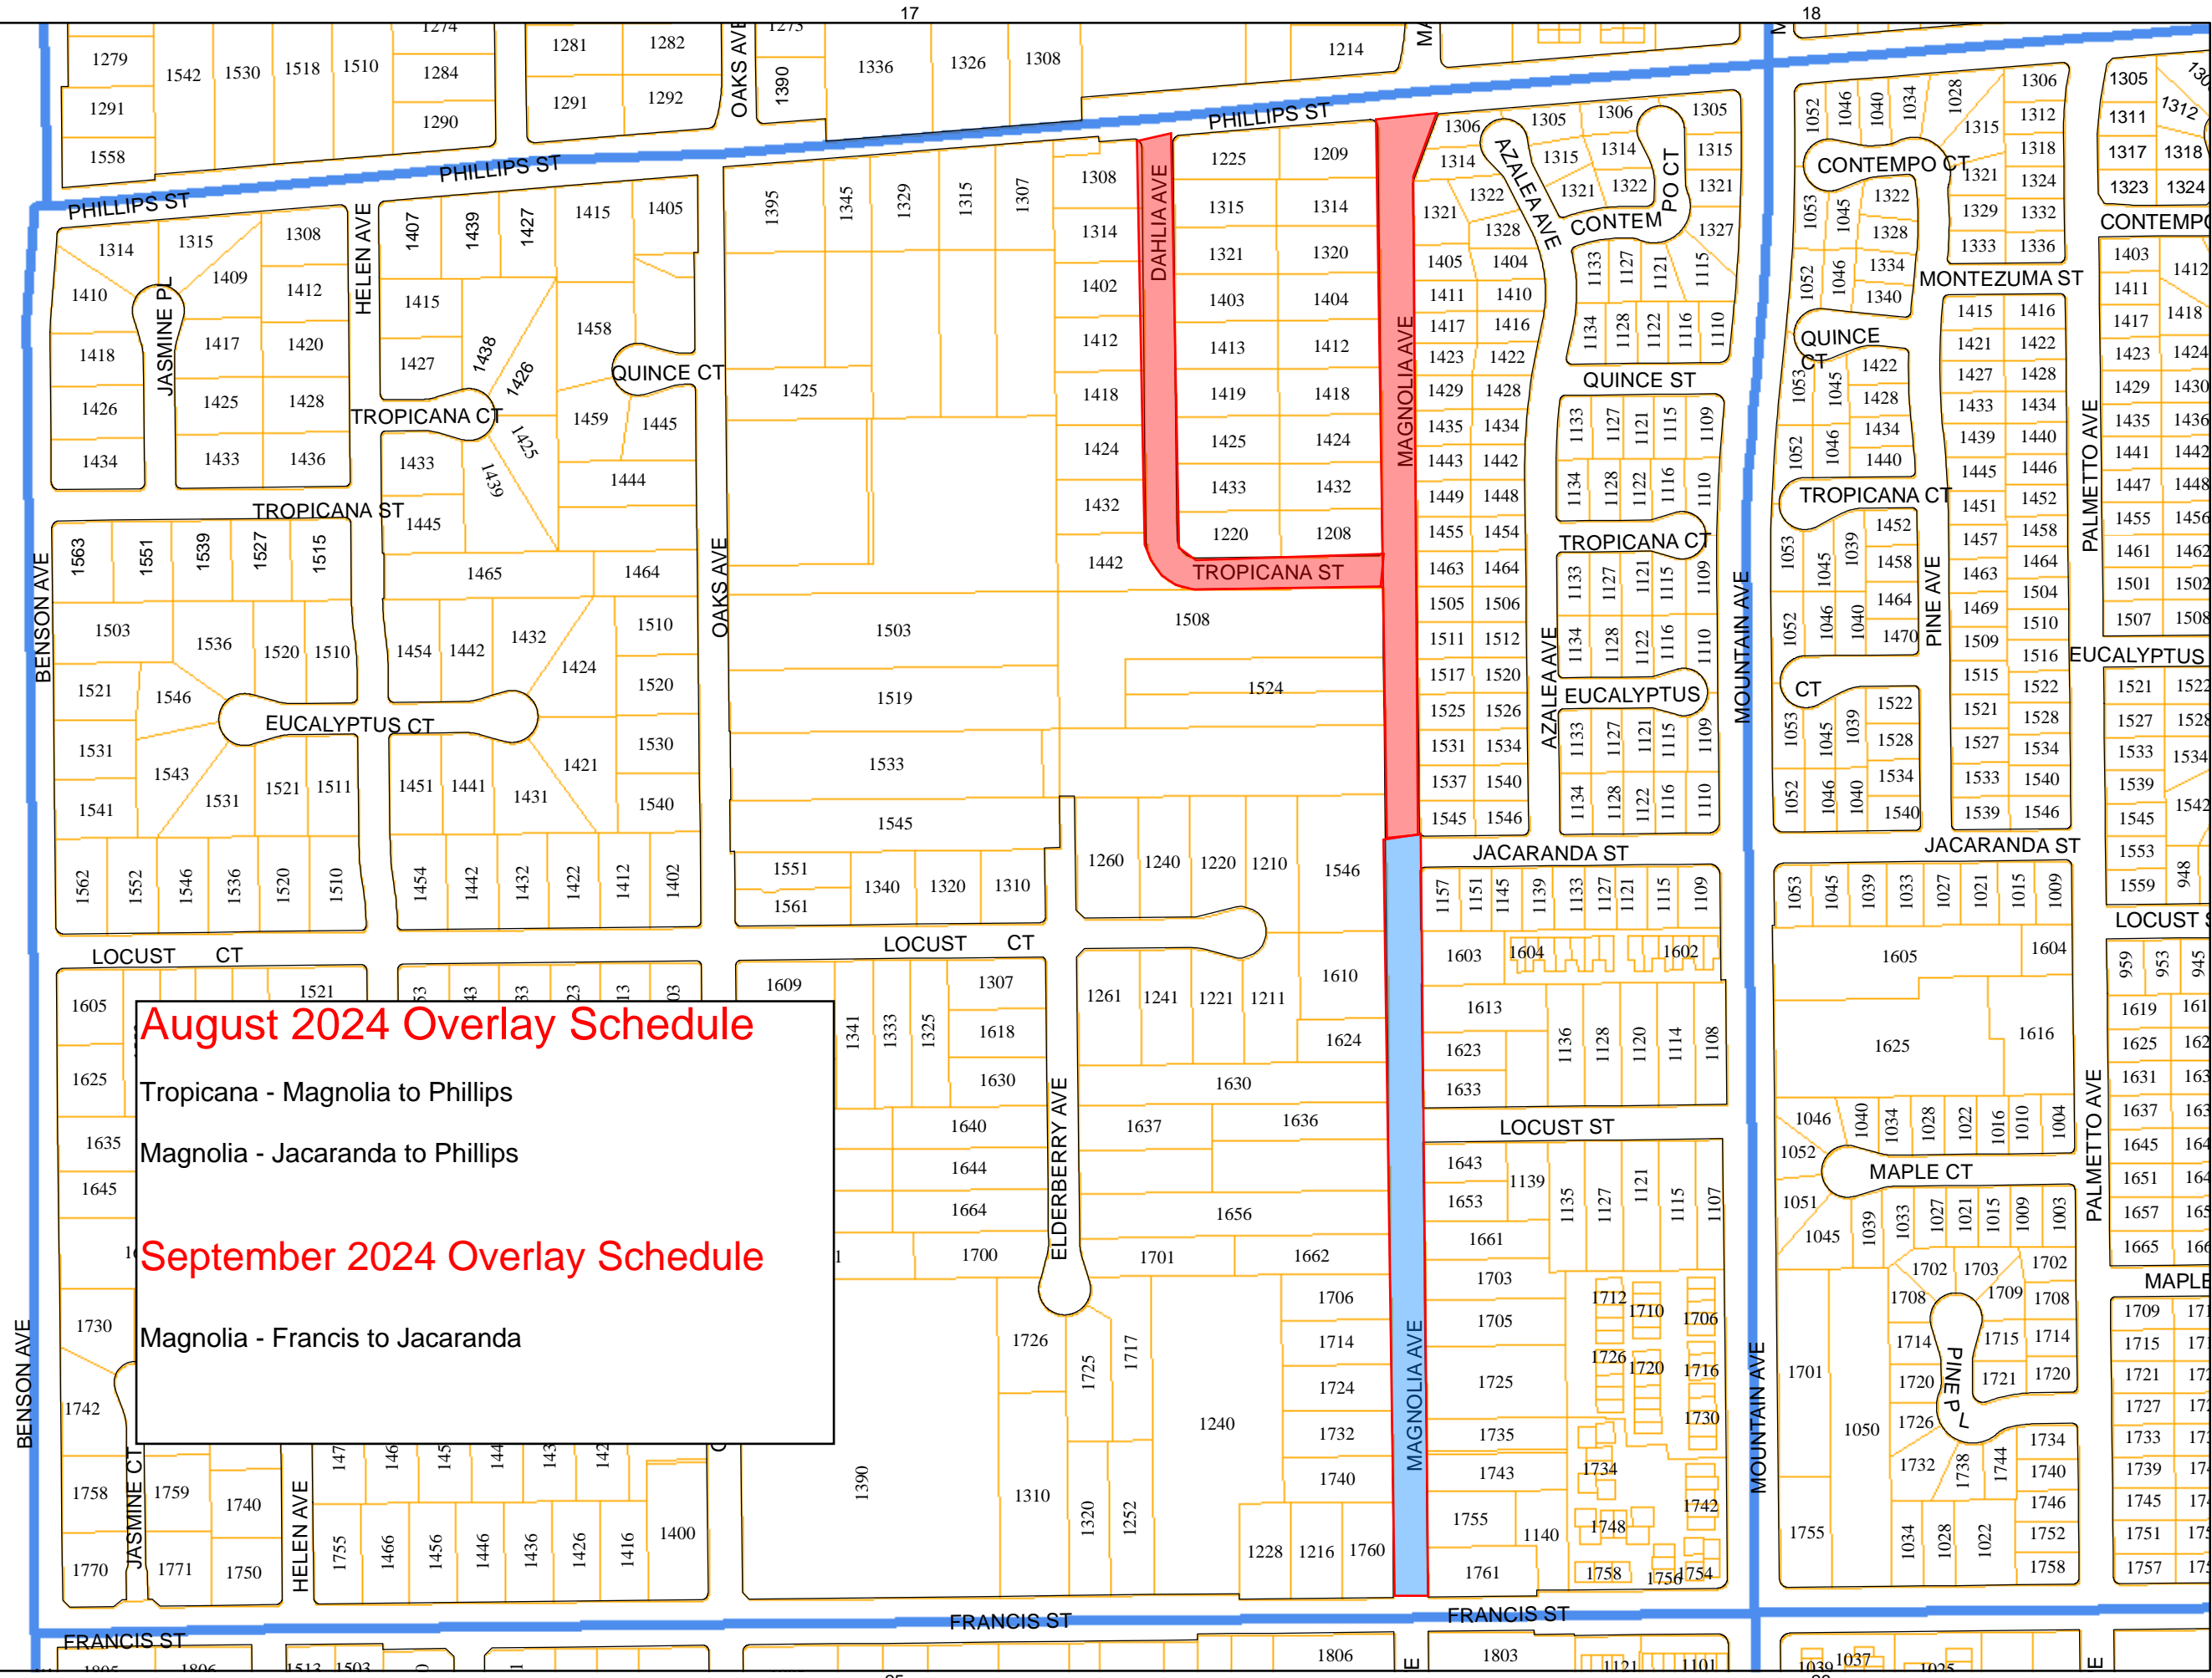

**CITY OF ONTARIO PARKS & STREETS DEPARTMENT**

**STREET OVERLAY SCHEDULE**

**SEPTEMBER 2024**

<b>Grinding Date</b>	<b>Crack sealing Date</b>	<b>Overlay Date</b>	<b>Location</b>
8/2/2024	8/9/2024	9/4/2024	<b>Magnolia</b> - Francis to Jacaranda 43,800 Sq. Ft
8/2/2024	8/9/2024	9/5/2024	<b>San Diego</b> - Hawthorne to End 19,800 Sq. Ft
8/2/2024	8/9/2024	9/10/2024	<b>Sacramento</b> - Hawthorne to End 19,800 Sq. Ft
8/2/2024	8/9/2024	9/10/2024	<b>Placer Pl.</b> - Hawthorne to End 19,800 Sq. Ft
8/2/2024	8/9/2024	9/11/2024	<b>Orange Pl.</b> - Hawthorne to End 19,800 Sq. Ft
8/2/2024	8/9/2024	9/17/2024	<b>Hawthorne</b> - Vineyard to Corona 47,730 Sq. Ft
8/2/2024	8/9/2024	9/18/2024	<b>La Deny</b> - Corona to Baker 47,360 Sq. Ft
8/2/2024	8/9/2024	9/24/2024	<b>Hawthorne</b> - Baker to Corona 46,620 Sq. Ft
8/2/2024	8/9/2024	9/25/2024	<b>Bonnie Brae</b> - Baker to Corona 46,620 Sq. Ft

## September 2024 Overlay Schedule

- San Diego - Hawthorne to End
- Sacramento - Hawthorne to End
- Placer Pl - Hawthorne to End
- Orange Pl - Hawthorne to End
- Hawthorne - Vineyard to Corona
- La Deny - Corona to Baker
- Hawthorne - Baker to Corona
- Bonnie Brae - Baker to Corona

## September 2024 Overlay Schedule

- San Diego - Hawthorne to End
- Sacramento - Hawthorne to End
- Placer Pl - Hawthorne to End
- Orange Pl - Hawthorne to End
- Hawthorne - Vineyard to Corona
- La Denny - Corona to Baker
- Hawthorne - Baker to Corona
- Bonnie Brae - Baker to Corona

## October 2024 Overlay Schedule

- Fifth Street - Baker to Corona
- Yale - Mandalay to Corona
- Mandalay - Fifth to Princeton
- Princeton - Baker to Yale
- Yale - Corona to End
- Princeton - Corona to End