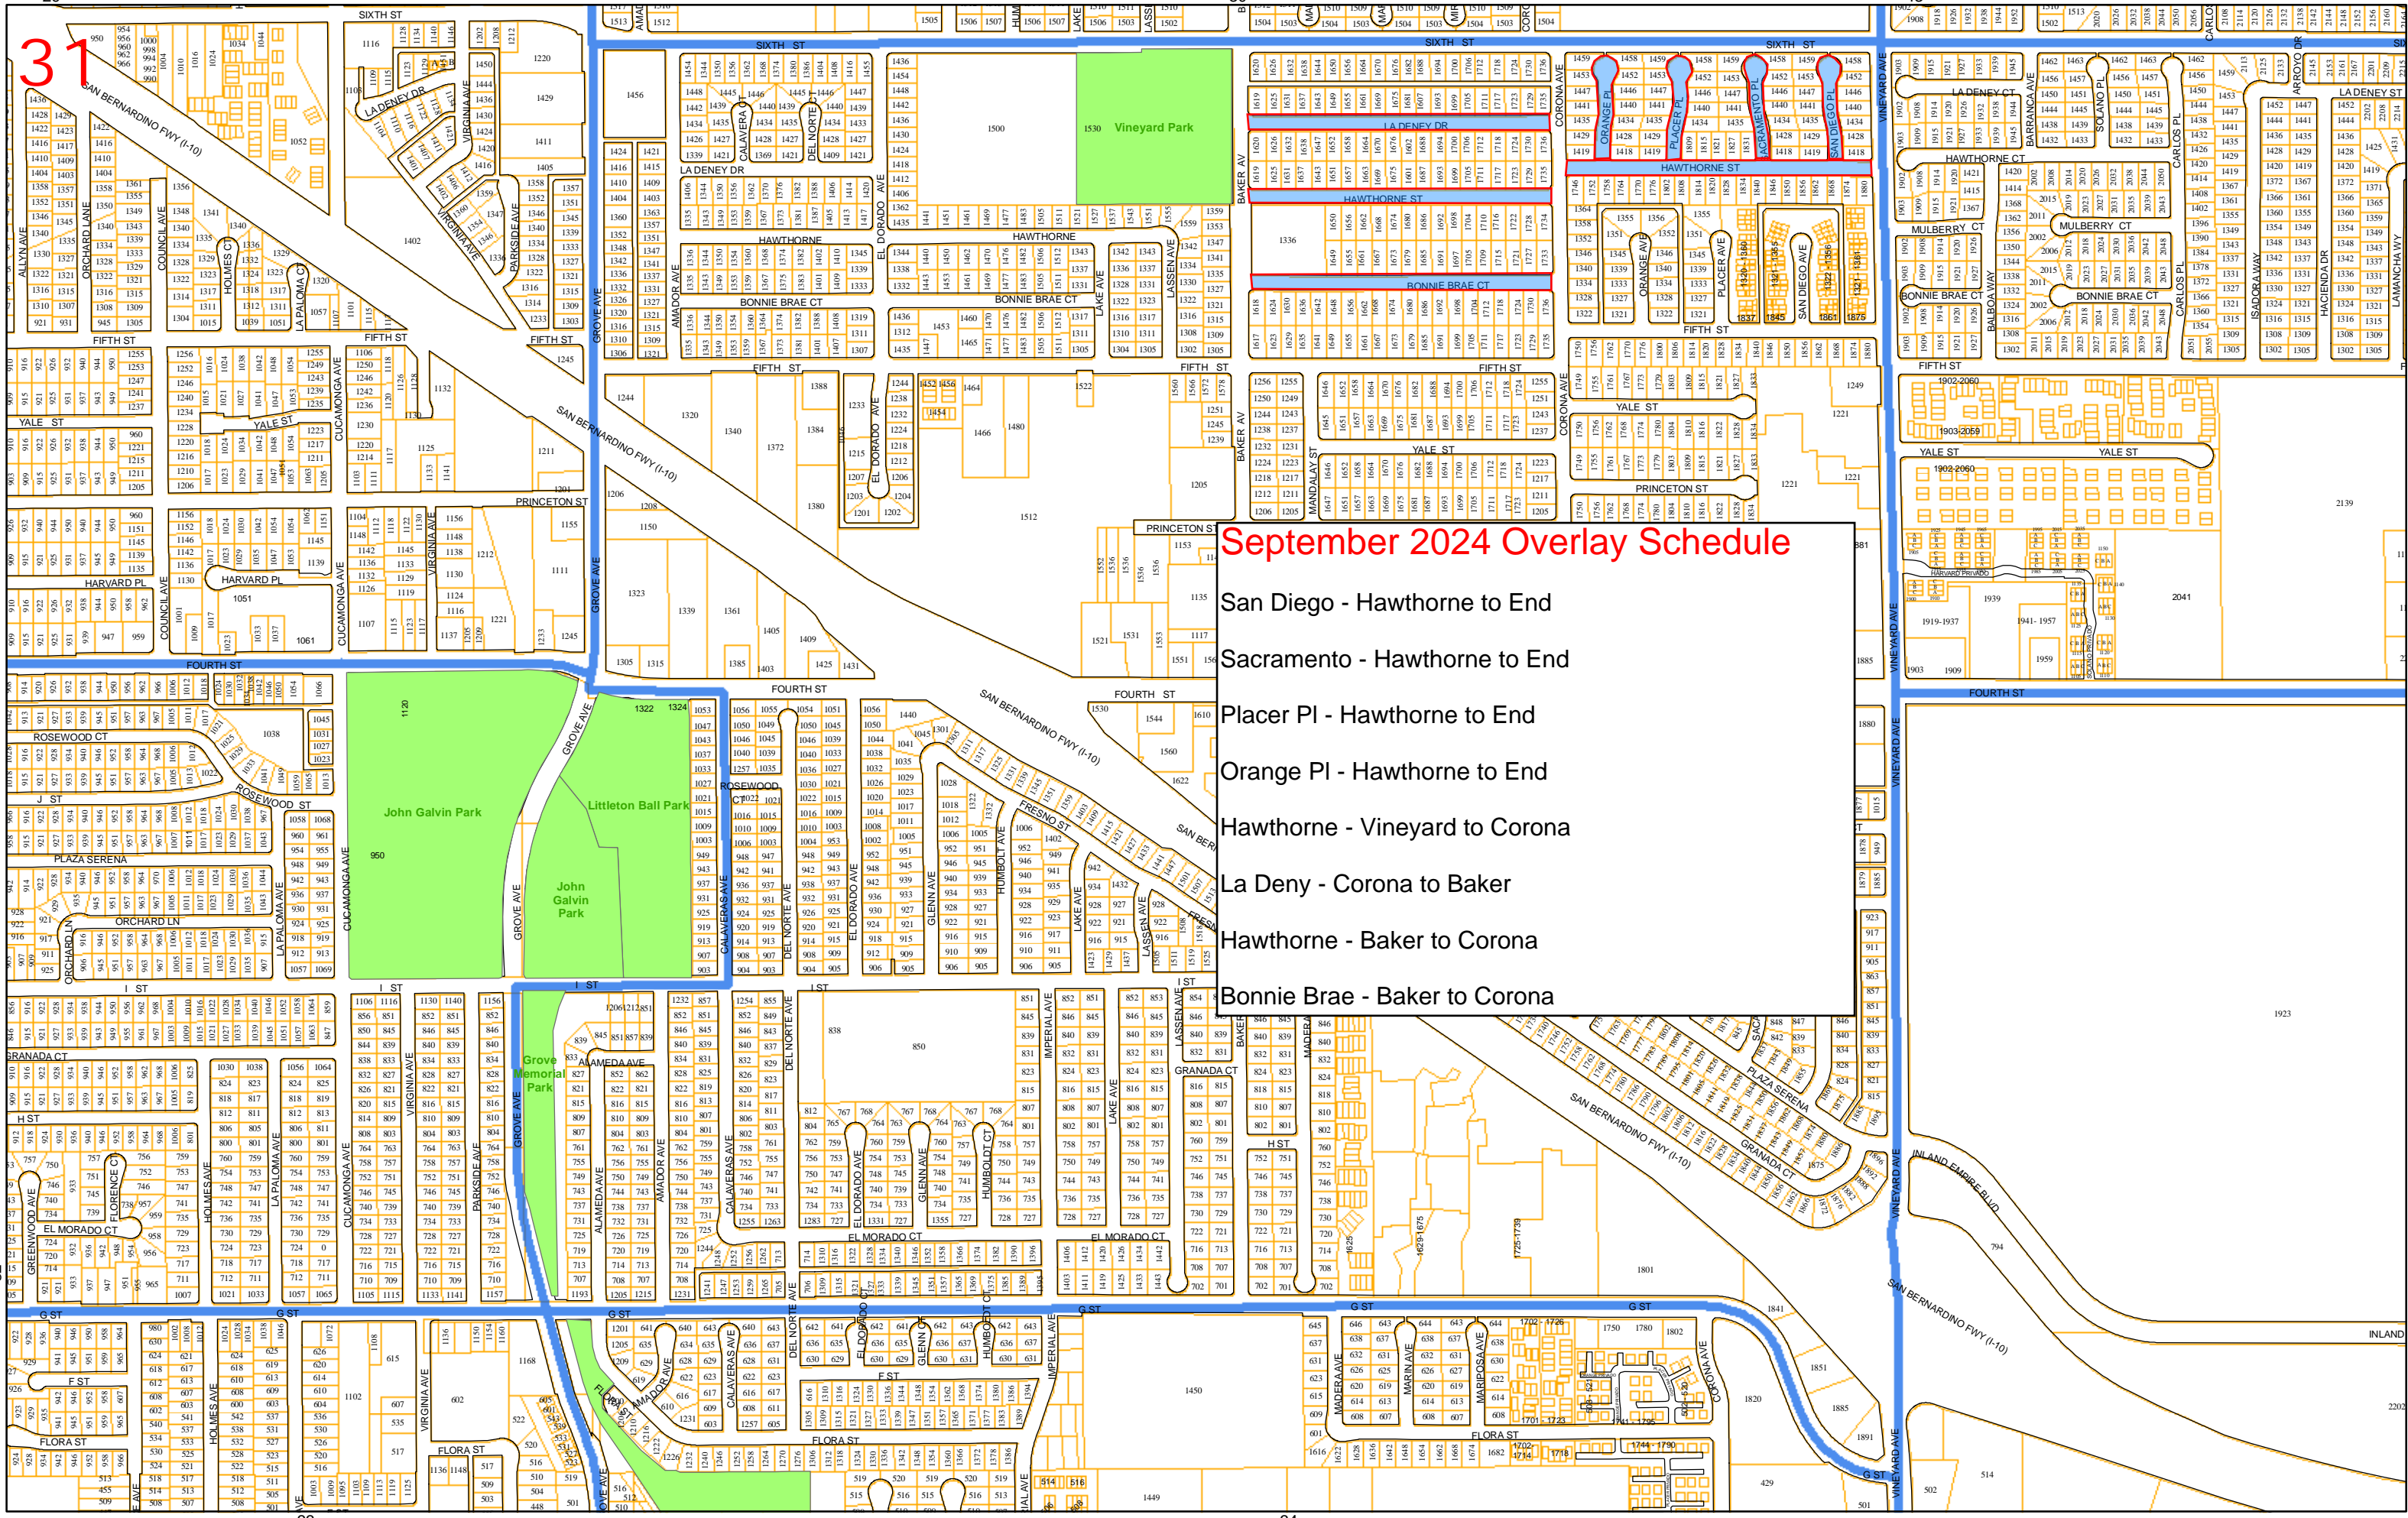

**CITY OF ONTARIO PARKS & STREETS DEPARTMENT**

**STREET OVERLAY SCHEDULE**

**SEPTEMBER 2024**

<b>Grinding Date</b>	<b>Crack sealing Date</b>	<b>Overlay Date</b>	<b>Location</b>
8/2/2024	8/9/2024	9/4/2024	<b>Magnolia</b> - Francis to Jacaranda 43,800 Sq. Ft
8/2/2024	8/9/2024	9/5/2024	<b>San Diego</b> - Hawthorne to End 19,800 Sq. Ft
8/2/2024	8/9/2024	9/10/2024	<b>Sacramento</b> - Hawthorne to End 19,800 Sq. Ft
8/2/2024	8/9/2024	9/10/2024	<b>Placer Pl.</b> - Hawthorne to End 19,800 Sq. Ft
8/2/2024	8/9/2024	9/11/2024	<b>Orange Pl.</b> - Hawthorne to End 19,800 Sq. Ft
8/2/2024	8/9/2024	9/17/2024	<b>Hawthorne</b> - Vineyard to Corona 47,730 Sq. Ft
8/2/2024	8/9/2024	9/18/2024	<b>La Deny</b> - Corona to Baker 47,360 Sq. Ft
8/2/2024	8/9/2024	9/24/2024	<b>Hawthorne</b> - Baker to Corona 46,620 Sq. Ft
8/2/2024	8/9/2024	9/25/2024	<b>Bonnie Brae</b> - Baker to Corona 46,620 Sq. Ft

## September 2024 Overlay Schedule

- San Diego - Hawthorne to End
- Sacramento - Hawthorne to End
- Placer Pl - Hawthorne to End
- Orange Pl - Hawthorne to End
- Hawthorne - Vineyard to Corona
- La Deny - Corona to Baker
- Hawthorne - Baker to Corona
- Bonnie Brae - Baker to Corona

## September 2024 Overlay Schedule

- San Diego - Hawthorne to End
- Sacramento - Hawthorne to End
- Placer Pl - Hawthorne to End
- Orange Pl - Hawthorne to End
- Hawthorne - Vineyard to Corona
- La Denny - Corona to Baker
- Hawthorne - Baker to Corona
- Bonnie Brae - Baker to Corona

## October 2024 Overlay Schedule

- Fifth Street - Baker to Corona
- Yale - Mandalay to Corona
- Mandalay - Fifth to Princeton
- Princeton - Baker to Yale
- Yale - Corona to End
- Princeton - Corona to End