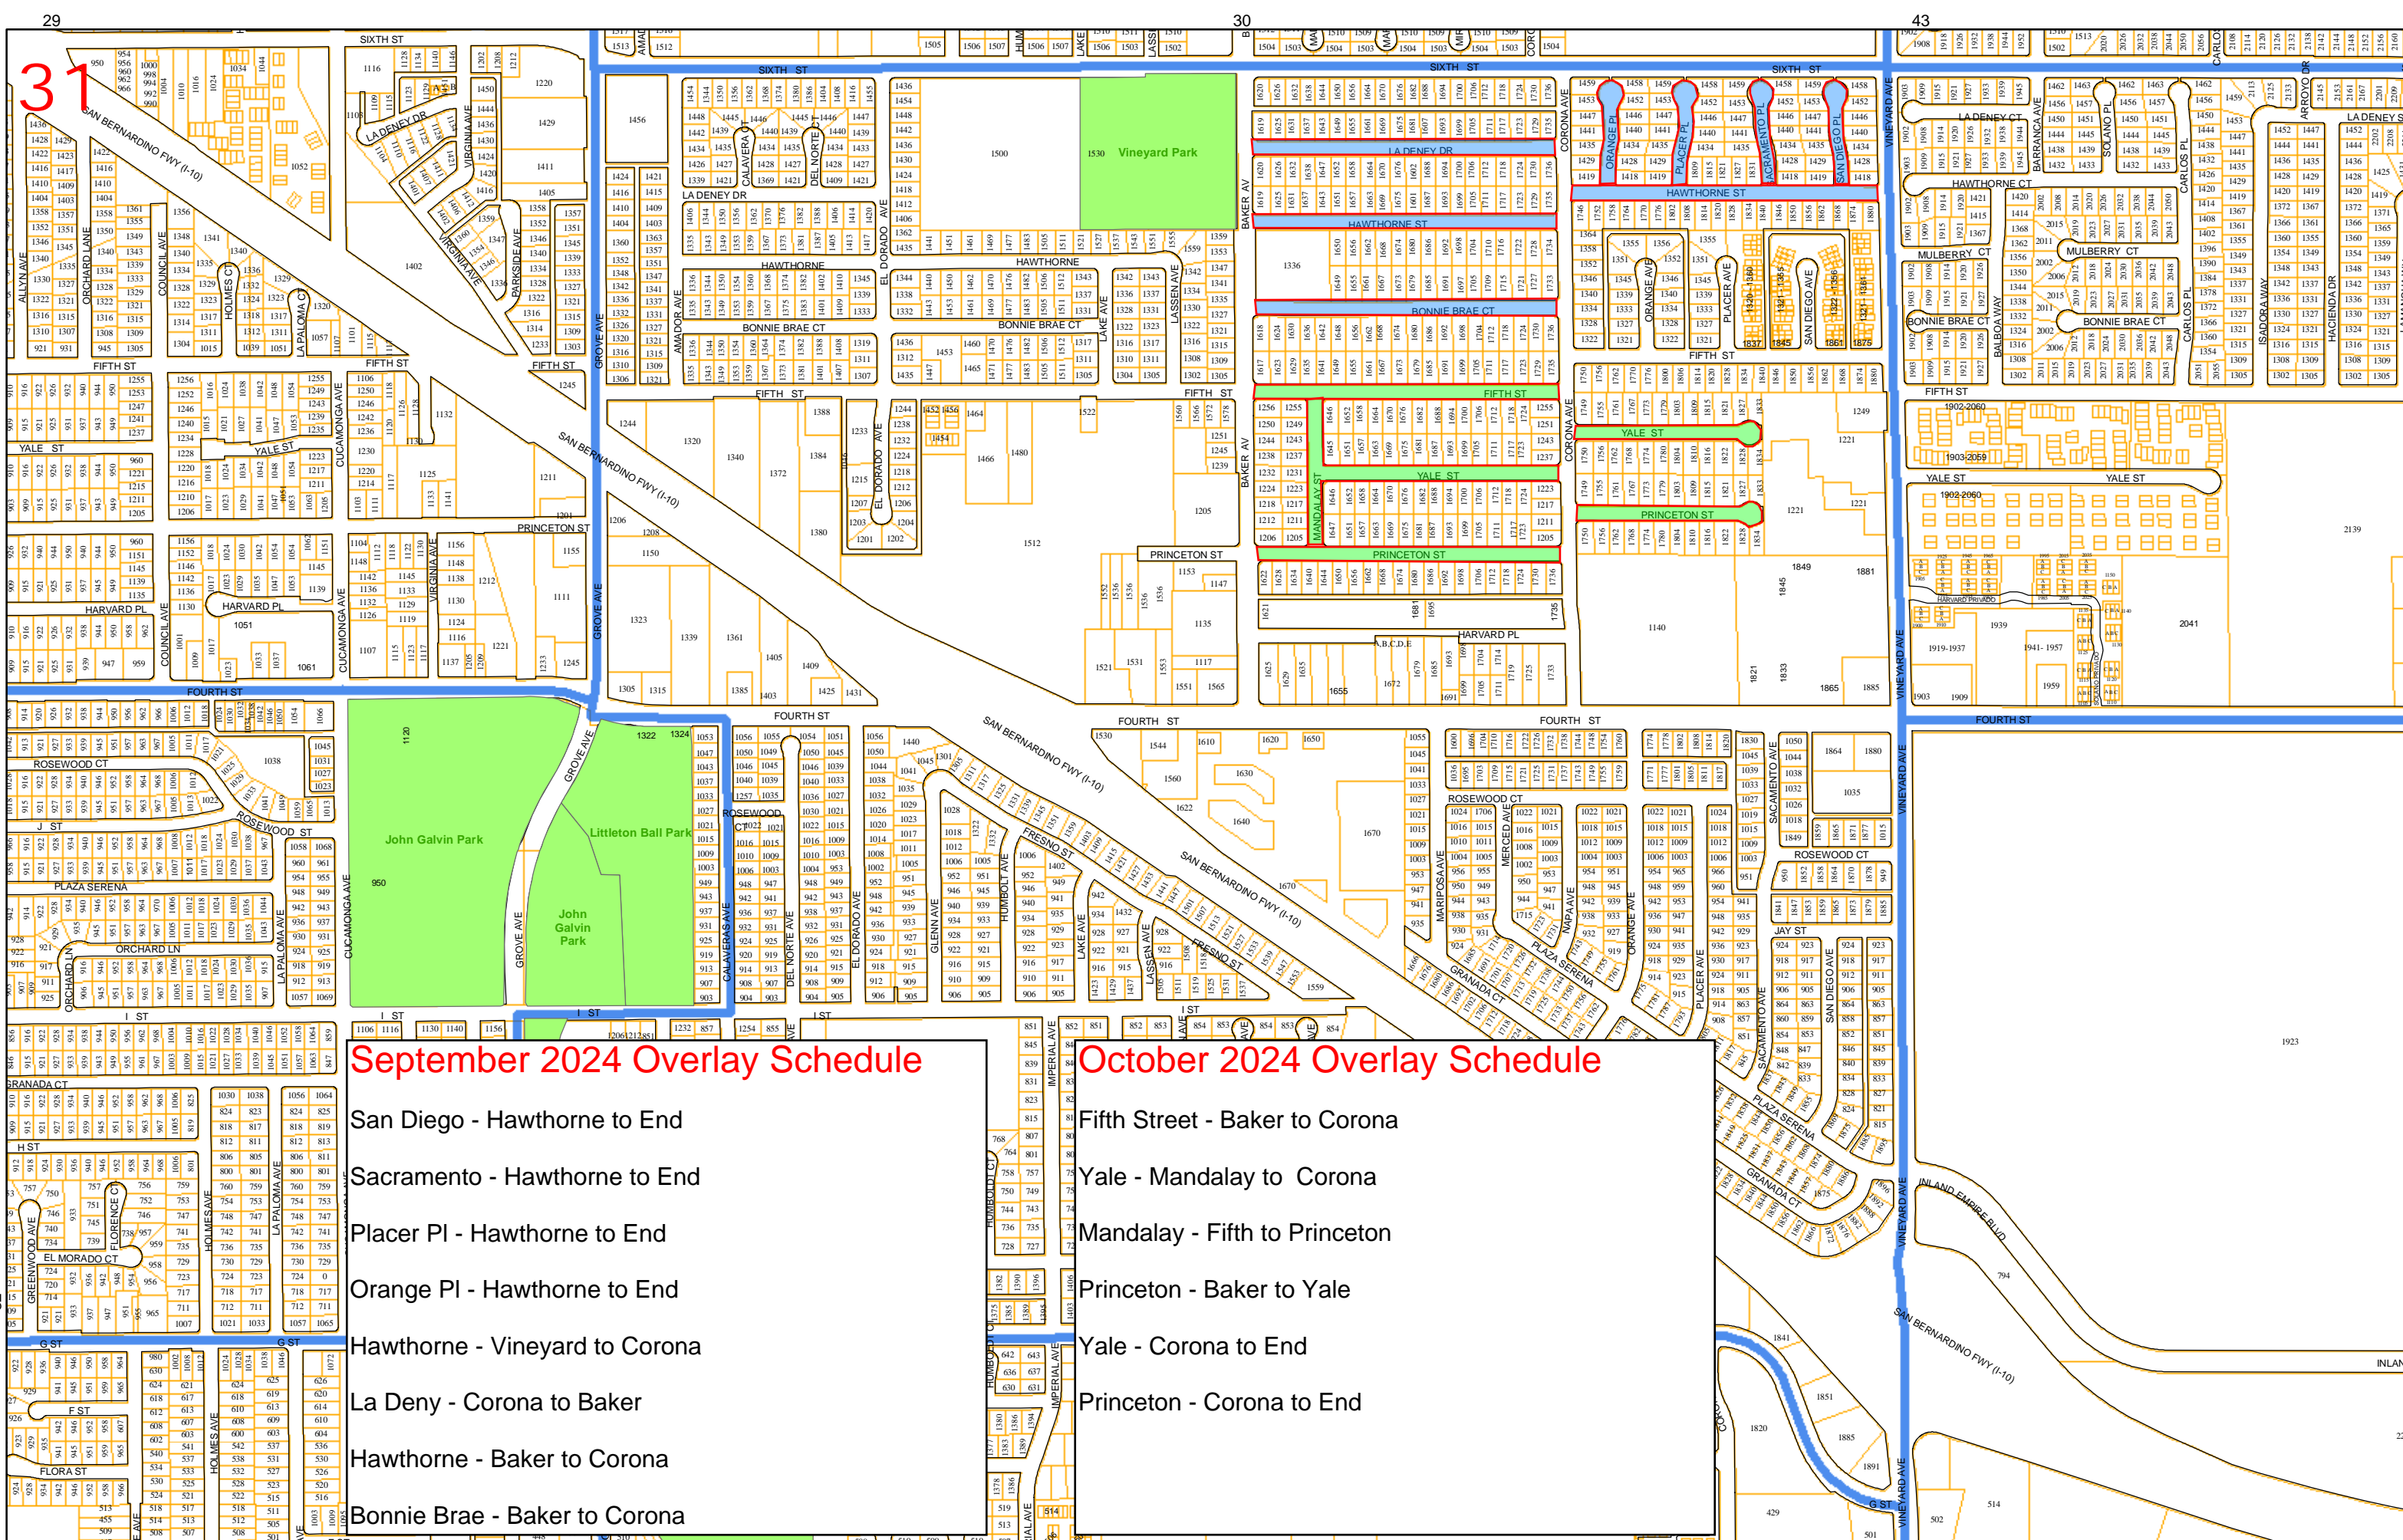

**CITY OF ONTARIO PARKS & STREETS DEPARTMENT**

**STREET OVERLAY SCHEDULE**

**SEPTEMBER 2024**

<b>Grinding Date</b>	<b>Crack sealing Date</b>	<b>Overlay Date</b>	<b>Location</b>
8/2/2024	8/9/2024	9/4/2024	<b>Magnolia</b> - Francis to Jacaranda 43,800 Sq. Ft
8/2/2024	8/9/2024	9/5/2024	<b>San Diego</b> - Hawthorne to End 19,800 Sq. Ft
8/2/2024	8/9/2024	9/10/2024	<b>Sacramento</b> - Hawthorne to End 19,800 Sq. Ft
8/2/2024	8/9/2024	9/10/2024	<b>Placer Pl.</b> - Hawthorne to End 19,800 Sq. Ft
8/2/2024	8/9/2024	9/11/2024	<b>Orange Pl.</b> - Hawthorne to End 19,800 Sq. Ft
8/2/2024	8/9/2024	9/17/2024	<b>Hawthorne</b> - Vineyard to Corona 47,730 Sq. Ft
8/2/2024	8/9/2024	9/18/2024	<b>La Deny</b> - Corona to Baker 47,360 Sq. Ft
8/2/2024	8/9/2024	9/24/2024	<b>Hawthorne</b> - Baker to Corona 46,620 Sq. Ft
8/2/2024	8/9/2024	9/25/2024	<b>Bonnie Brae</b> - Baker to Corona 46,620 Sq. Ft

**August 2024 Overlay Schedule**

Tropicana - Magnolia to Phillips

Magnolia - Jacaranda to Phillips

**September 2024 Overlay Schedule**

Magnolia - Francis to Jacaranda

## September 2024 Overlay Schedule

- San Diego - Hawthorne to End
- Sacramento - Hawthorne to End
- Placer Pl - Hawthorne to End
- Orange Pl - Hawthorne to End
- Hawthorne - Vineyard to Corona
- La Denny - Corona to Baker
- Hawthorne - Baker to Corona
- Bonnie Brae - Baker to Corona

## October 2024 Overlay Schedule

- Fifth Street - Baker to Corona
- Yale - Mandalay to Corona
- Mandalay - Fifth to Princeton
- Princeton - Baker to Yale
- Yale - Corona to End
- Princeton - Corona to End